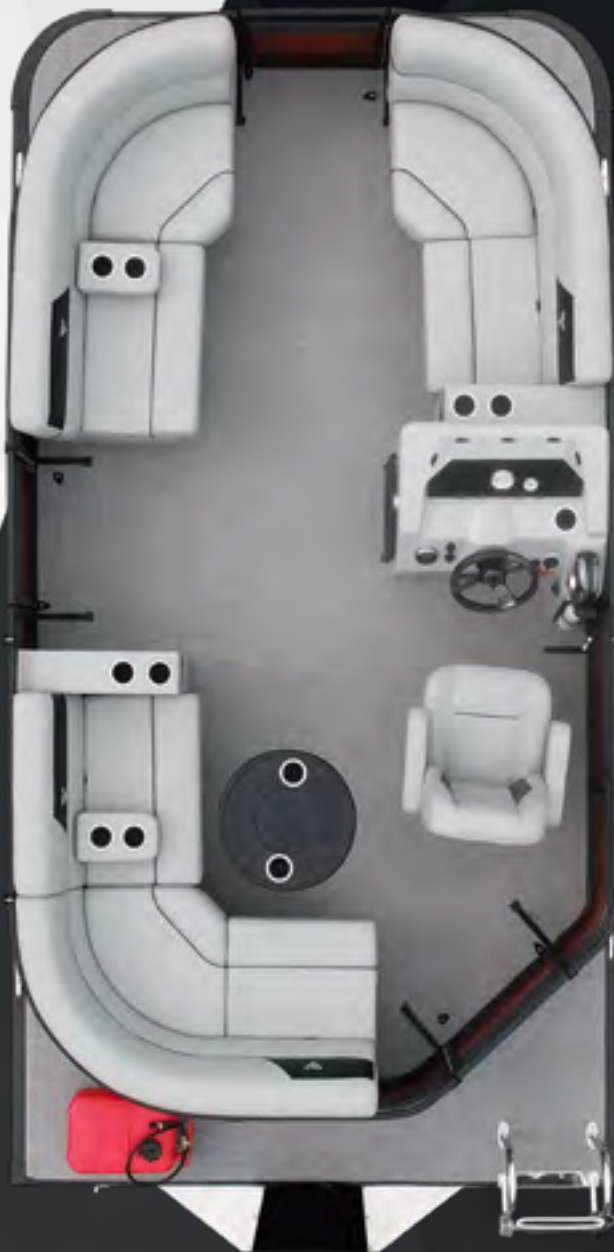

# DEL MAR C

**360°**  
Tour

Walk around this model on our virtual 3D Tour! Or see more photos and videos at:  
[ViaggioPontoonsBoats.com/Del Mar/C](http://ViaggioPontoonsBoats.com/DelMar/C)

DECK LENGTH	LOA	PONTOON	PASSENGER CAPACITY	DRY WEIGHT	MAX WEIGHT CAPACITY	HP RATINGS	PONTOON BAFFLES	FUEL CAPACITY
16'	17'2"	STANDARD	8 PERSONS	1,550	1,462	60 HP	4	TBA* *Dealer Supplied
18'	19'2"	STANDARD	9 PERSONS	1,888	1,797	80 HP	4	26 Gallon
20'	21'2"	STANDARD	10 PERSONS	1,985	2,140	115HP	4	26 Gallon